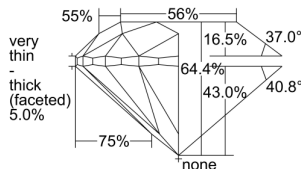

GIA®

FACSIMILE

GIA REPORT 5396964661

Verify this report at GIA.edu

GIA NATURAL DIAMOND DOSSIER®

August 17, 2021
GIA Report Number 5396964661
Shape and Cutting Style ..... Round Brilliant
Measurements ..... 4.20 - 4.23 x 2.71 mm

GRADING RESULTS

Carat Weight ..... 0.30 carat
Color Grade ..... J
Clarity Grade S11
Cut Grade ..... Very Good

ADDITIONAL GRADING INFORMATION

Polish ..... Excellent
Symmetry ..... Very Good
Fluorescence ..... Faint
Clarity Characteristics ..... Cloud
Inscription(s): GIA 5396964661

PROPORTIONS

Profile to actual proportions

GRADING SCALES

GIA COLOR SCALE

COLORLESS	D
	E
	F
	G
	H
	I
	J
NEAR COLORLESS	K
	L
FAIN	M
	N
	O
	P
VERY LIGHT	Q
	R
	S
	T
	U
	V
LIGHT	W
	X
	Y
	Z

GIA CLARITY SCALE

VERY VERY SLIGHTLY INCLUDED	FLAWLESS
	INTERNALLY FLAWLESS
VERY SLIGHTLY INCLUDED	VVS₁
	VVS₂
SLIGHTLY INCLUDED	VS₁
	VS₂
INCLUDED	SI₁
	SI₂
	I₁
	I₂
	I₃

GIA CUT SCALE

EXCELLENT
VERY GOOD
GOOD
FAIR
POOR