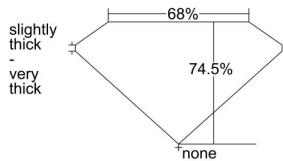

GIA®

FACSIMILE

GIA REPORT 5396305041

Verify this report at GIA.edu

GIA NATURAL DIAMOND DOSSIER®

August 04, 2021
GIA Report Number 5396305041
Shape and Cutting Style ..... Square Modified Brilliant
Measurements ..... 4.29 x 4.19 x 3.12 mm

GRADING RESULTS

Carat Weight ..... 0.51 carat
Color Grade ..... D
Clarity Grade SI2

ADDITIONAL GRADING INFORMATION

Polish ..... Excellent
Symmetry ..... Very Good
Fluorescence ..... None
Clarity Characteristics ..... Crystal
Inscription(s): GIA 5396305041

PROPORTIONS

Profile not to actual proportions

GRADING SCALES

GIA COLOR SCALE		GIA CLARITY SCALE			
COLORLESS	D	VERY VERY SLIGHTLY INCLUDED	FLAWLESS		
	E		INTERNALLY FLAWLESS		
	F		VVS₁		
	NEAR COLORLESS	G	VVS₂		
		H	VERY SLIGHTLY INCLUDED	VS₁	
		I		VS₂	
		FAINT	J	SLIGHTLY INCLUDED	SI₁
			K		SI₂
	L		INCLUDED		I₁
	M			I₂	
N	I₃				
VERT LIGHT	O				
	P				
	Q				
	R				
	LIGHT	S			
		T			
U					
V					
	W				
	X				
	Y				
	Z