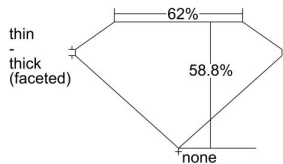

GIA®

FACSIMILE

GIA REPORT 5386950865

Verify this report at GIA.edu

GIA NATURAL DIAMOND DOSSIER®

June 04, 2021
GIA Report Number 5386950865
Shape and Cutting Style ..... Heart Brilliant
Measurements ..... 4.66 x 5.45 x 3.21 mm

GRADING RESULTS

Carat Weight ..... 0.46 carat
Color Grade ..... E
Clarity Grade VS1

ADDITIONAL GRADING INFORMATION

Polish ..... Very Good
Symmetry ..... Good
Fluorescence ..... None
Clarity Characteristics..... Crystal, Feather, Cloud, Needle
Inscription(s): GIA 5386950865

PROPORTIONS

Profile not to actual proportions

GRADING SCALES

GIA COLOR SCALE		GIA CLARITY SCALE			
COLORLESS	D	VERY VERY SLIGHTLY INCLUDED	FLAWLESS		
	E		INTERNALLY FLAWLESS		
	F	VERY SLIGHTLY INCLUDED	VVS₁		
	G		VVS₂		
	H		VS₁		
	NEAR COLORLESS	I	SLIGHTLY INCLUDED	VS₂	
		J		SI₁	
		FAINT	K	INCLUDED	SI₂
			L		I₁
			M		I₂
VERT LIGHT	N	INCLUDED	I₃		
	O				
	P				
	Q				
	R				
LIGHT	S				
	T				
	U				
	V				
	W				
X					
Y					
Z