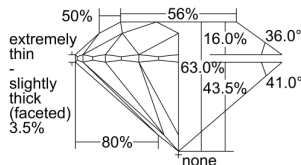

GIA®

FACSIMILE

GIA REPORT 5383936044

Verify this report at GIA.edu

GIA NATURAL DIAMOND DOSSIER®

June 04, 2021
GIA Report Number 5383936044
Shape and Cutting Style ..... Round Brilliant
Measurements ..... 4.88 - 4.95 x 3.10 mm

GRADING RESULTS

Carat Weight ..... 0.46 carat
Color Grade ..... F
Clarity Grade VS1
Cut Grade ..... Very Good

ADDITIONAL GRADING INFORMATION

Polish ..... Excellent
Symmetry ..... Good
Fluorescence ..... Faint
Clarity Characteristics..Cloud, Indented Natural, Needle, Pinpoint
Inscription(s): GIA 5383936044

PROPORTIONS

Profile to actual proportions

GRADING SCALES

GIA COLOR SCALE	GIA CLARITY SCALE	GIA CUT SCALE
COLOURLESS	FLAWLESS	EXCELLENT
D	INTERNALLY FLAWLESS	
E	VVS₁	VERY GOOD
F		
G	VS₁	GOOD
H		
I	SI₁	FAIR
J		
K	I₁	POOR
L		
M	I₂	
N		
O	I₃	
P		
Q		
R		
S		
T		
U		
V		
W		
X		
Y		
Z