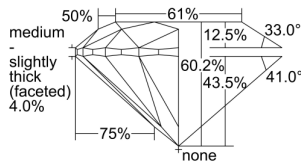

GIA®

FACSIMILE

GIA REPORT 5383740441

Verify this report at GIA.edu

GIA NATURAL DIAMOND DOSSIER®

May 20, 2021
GIA Report Number 5383740441
Shape and Cutting Style ..... Round Brilliant
Measurements ..... 3.95 - 3.97 x 2.38 mm

GRADING RESULTS

Carat Weight ..... 0.23 carat
Color Grade ..... F
Clarity Grade VVS2
Cut Grade ..... Excellent

ADDITIONAL GRADING INFORMATION

Polish ..... Excellent
Symmetry ..... Excellent
Fluorescence ..... None
Clarity Characteristics. Indented Natural, Cloud, Surface Graining
Inscription(s): GIA 5383740441

PROPORTIONS

Profile to actual proportions

GRADING SCALES

GIA COLOR SCALE	GIA CLARITY SCALE	GIA CUT SCALE	
D	FLAWLESS	EXCELLENT	
E	INTERNALLY FLAWLESS		
F		VVS₁	VERY GOOD
G	VVS₂		
H	VS₁	GOOD	
I	VS₂		
J	SI₁	FAIR	
K	SI₂		
L	I₁	POOR	
M	I₂		
N	I₃		
O			
P			
Q			
R			
S			
T			
U			
V			
W			
X			
Y			
Z