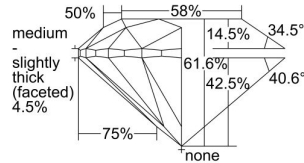

GIA®

FACSIMILE

GIA REPORT 5373692633

Verify this report at GIA.edu

GIA NATURAL DIAMOND DOSSIER®

February 22, 2021
GIA Report Number 5373692633
Shape and Cutting Style ..... Round Brilliant
Measurements ..... 4.69 - 4.72 x 2.90 mm

GRADING RESULTS

Carat Weight ..... 0.40 carat
Color Grade ..... F
Clarity Grade VS1
Cut Grade ..... Excellent

ADDITIONAL GRADING INFORMATION

Polish ..... Excellent
Symmetry ..... Very Good
Fluorescence ..... Faint
Clarity Characteristics..... Crystal, Cloud, Pinpoint, Needle
Inscription(s): GIA 5373692633

PROPORTIONS

Profile to actual proportions

GRADING SCALES

GIA COLOR SCALE	GIA CLARITY SCALE	GIA CUT SCALE	
D	FLAWLESS	EXCELLENT	
E	INTERNALLY FLAWLESS		
F		VVS₁	VERY GOOD
G	VVS₂		
H	VS₁	GOOD	
I	VS₂		
J	SI₁	FAIR	
K	SI₂		
L	I₁	POOR	
M	I₂		
N	I₃		
O			
P			
Q			
R			
S			
T			
U			
V			
W			
X			
Y			
Z