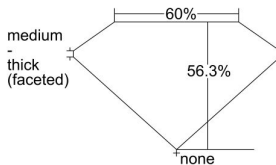

GIA®

FACSIMILE

GIA REPORT 5366782093

Verify this report at GIA.edu

GIA NATURAL DIAMOND DOSSIER®

November 28, 2020
GIA Report Number 5366782093
Shape and Cutting Style ..... Heart Brilliant
Measurements ..... 4.31 x 4.75 x 2.67 mm

GRADING RESULTS

Carat Weight ..... 0.31 carat
Color Grade ..... F
Clarity Grade SI2

ADDITIONAL GRADING INFORMATION

Polish ..... Excellent
Symmetry ..... Very Good
Fluorescence ..... None
Clarity Characteristics..... Cloud, Crystal, Feather
Inspection(s): GIA 5366782093

PROPORTIONS

Profile not to actual proportions

GRADING SCALES

GIA COLOR SCALE		GIA CLARITY SCALE			
COLORLESS	D	VERY VERY SLIGHTLY INCLUDED	FLAWLESS		
	E		INTERNALLY FLAWLESS		
	F	VERY SLIGHTLY INCLUDED	VVS₁		
	G		VVS₂		
	H		VS₁		
	NEAR COLORLESS	I	SLIGHTLY INCLUDED	VS₂	
		J		SI₁	
		FAINT	K	INCLUDED	SI₂
			L		I₁
			M		I₂
VERT LIGHT	N	INCLUDED	I₃		
	O				
	P				
	Q				
	R				
LIGHT	S				
	T				
	U				
	V				
	W				
	X				
	Y				
	Z