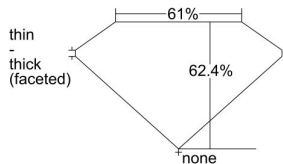

GIA®

FACSIMILE

GIA REPORT 5363929301

Verify this report at GIA.edu

GIA NATURAL DIAMOND DOSSIER®

December 12, 2020
GIA Report Number 5363929301
Shape and Cutting Style ..... Pear Brilliant
Measurements ..... 6.27 x 3.63 x 2.27 mm

GRADING RESULTS

Carat Weight ..... 0.30 carat
Color Grade ..... D
Clarity Grade VS2

ADDITIONAL GRADING INFORMATION

Polish ..... Excellent
Symmetry ..... Very Good
Fluorescence ..... Faint
Clarity Characteristics ..... Crystal
Inscription(s): GIA 5363929301

PROPORTIONS

Profile not to actual proportions

GRADING SCALES

GIA COLOR SCALE		GIA CLARITY SCALE	
COLORLESS	D	VERY VERY SLIGHTLY INCLUDED	FLAWLESS
	E		INTERNALLY FLAWLESS
	F		VVS₁
	G		VVS₂
	H		VS₁
	I		VS₂
	J		SI₁
	K		SI₂
	L		I₁
	M		I₂
NEAR COLORLESS	N	SLIGHTLY INCLUDED	I₃
	O		
	P		
	Q		
FAINT	R		
	S		
	T		
	U		
VERT LIGHT	V		
	W		
	X		
	Y		
LIGHT	Z