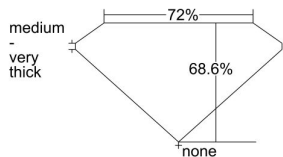

GIA®

FACSIMILE

GIA REPORT 5356073001

Verify this report at GIA.edu

GIA NATURAL DIAMOND DOSSIER®

February 29, 2020
GIA Report Number 5356073001
Shape and Cutting Style ..... Square Modified Brilliant
Measurements ..... 4.20 x 4.13 x 2.84 mm

GRADING RESULTS

Carat Weight ..... 0.40 carat
Color Grade ..... J
Clarity Grade VS1

ADDITIONAL GRADING INFORMATION

Polish ..... Very Good
Symmetry ..... Very Good
Fluorescence ..... Faint
Clarity Characteristics..... Crystal, Needle, Pinpoint
Inscription(s): GIA 5356073001

PROPORTIONS

Profile not to actual proportions

GRADING SCALES

GIA COLOR SCALE		GIA CLARITY SCALE		
COLORLESS	D	VERY VERY SLIGHTLY INCLUDED	FLAWLESS	
	E		INTERNALLY FLAWLESS	
	F		VVS₁	
	G		VVS₂	
	NEAR COLORLESS	H	VERY SLIGHTLY INCLUDED	VS₁
		I		VS₂
		J		SI₁
		K		SI₂
	FAINT	L	SLIGHTLY INCLUDED	I₁
		M		I₂
N		I₃		
O				
LIGHT	P			
	Q			
	R			
	S			
	T			
	U			
	V			
	W			
X				
Y				
Z