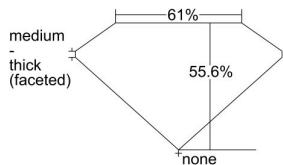

GIA®

FACSIMILE

GIA REPORT 5346768716

Verify this report at GIA.edu

GIA NATURAL DIAMOND DOSSIER®

February 04, 2020
GIA Report Number 5346768716
Shape and Cutting Style ..... Pear Brilliant
Measurements ..... 6.14 x 3.75 x 2.09 mm

GRADING RESULTS

Carat Weight ..... 0.30 carat
Color Grade ..... D
Clarity Grade SI2

ADDITIONAL GRADING INFORMATION

Polish ..... Excellent
Symmetry ..... Good
Fluorescence ..... None
Clarity Characteristics ..... Crystal, Cloud
Inscription(s): GIA 5346768716

PROPORTIONS

Profile not to actual proportions

GRADING SCALES

GIA COLOR SCALE		GIA CLARITY SCALE	
COLORLESS	D	VERY VERY SLIGHTLY INCLUDED	FLAWLESS
	E		INTERNALLY FLAWLESS
	F		VVS₁
	G		VVS₂
	H		VS₁
	I		VS₂
	J		SI₁
	K		SI₂
	L		I₁
	M		I₂
NEAR COLORLESS	N	SLIGHTLY INCLUDED	I₃
	O		
	P		
	Q		
FAINT	R	INCLUDED	
	S		
	T		
	U		
VERT LIGHT	V	INCLUDED	
	W		
	X		
	Y		
COLORLESS	Z