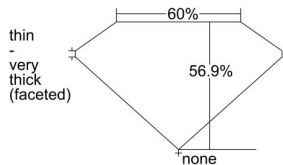

GIA®

FACSIMILE

GIA REPORT 5343161912

Verify this report at GIA.edu

GIA NATURAL DIAMOND DOSSIER®

November 22, 2019
GIA Report Number 5343161912
Shape and Cutting Style ..... Heart Brilliant
Measurements ..... 4.52 x 5.38 x 3.06 mm

GRADING RESULTS

Carat Weight ..... 0.43 carat
Color Grade ..... E
Clarity Grade VS1

ADDITIONAL GRADING INFORMATION

Polish ..... Very Good
Symmetry ..... Good
Fluorescence ..... None
Clarity Characteristics ..... Feather, Cloud
Inscription(s): GIA 5343161912

PROPORTIONS

Profile not to actual proportions

GRADING SCALES

GIA COLOR SCALE		GIA CLARITY SCALE			
COLORLESS	D	VERY VERY SLIGHTLY INCLUDED	FLAWLESS		
	E		INTERNALLY FLAWLESS		
	F	VERY SLIGHTLY INCLUDED	VVS₁		
	G		VVS₂		
	H		VS₁		
	NEAR COLORLESS	I	SLIGHTLY INCLUDED	VS₂	
		J		SI₁	
		FAINT	K	INCLUDED	SI₂
			L		I₁
			M		I₂
VERT LIGHT			N	INCLUDED	I₃
			O		
			P		
	Q				
LIGHT	R				
	S				
	T				
	U				
	V				
	Z