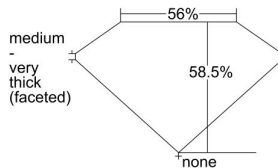

GIA®

FACSIMILE

GIA REPORT 5343130544

Verify this report at GIA.edu

GIA NATURAL DIAMOND DOSSIER®

November 18, 2019
GIA Report Number 5343130544
Shape and Cutting Style ..... Heart Brilliant
Measurements ..... 4.54 x 5.19 x 3.04 mm

GRADING RESULTS

Carat Weight ..... 0.41 carat
Color Grade ..... D
Clarity Grade VS1

ADDITIONAL GRADING INFORMATION

Polish ..... Excellent
Symmetry ..... Excellent
Fluorescence ..... None
Clarity Characteristics ..... Crystal, Pinpoint
Inspection(s): GIA 5343130544

PROPORTIONS

Profile not to actual proportions

GRADING SCALES

GIA COLOR SCALE		GIA CLARITY SCALE			
COLORLESS	D	VERY VERY SLIGHTLY INCLUDED	FLAWLESS		
	E		INTERNALLY FLAWLESS		
	F	VERY SLIGHTLY INCLUDED	VS₁		
	G		VS₂		
	H		VS₁		
	NEAR COLORLESS	I	SLIGHTLY INCLUDED	VS₂	
		J		SI₁	
		FAINT	K	INCLUDED	SI₂
			L		I₁
			M		I₂
VERTICALLY LIGHT	N	LIGHT	I₃		
	O				
	P				
	Q				
	R