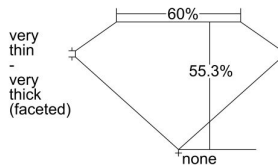

GIA®

FACSIMILE

GIA REPORT 5336884010

Verify this report at GIA.edu

GIA NATURAL DIAMOND DOSSIER®

October 14, 2019
GIA Report Number 5336884010
Shape and Cutting Style ..... Heart Brilliant
Measurements ..... 4.53 x 5.31 x 2.93 mm

GRADING RESULTS

Carat Weight ..... 0.40 carat
Color Grade ..... D
Clarity Grade VS1

ADDITIONAL GRADING INFORMATION

Polish ..... Excellent
Symmetry ..... Good
Fluorescence ..... None
Clarity Characteristics ..... Cavity, Indented Natural
Inscription(s): GIA 5336884010

PROPORTIONS

Profile not to actual proportions

GRADING SCALES

GIA COLOR SCALE		GIA CLARITY SCALE	
COLORLESS	D	VERY VERY SLIGHTLY INCLUDED	FLAWLESS
	E		INTERNALLY FLAWLESS
	F		VVS₁
	G		VVS₂
	H		VS₁
	I		VS₂
	J		SI₁
	K		SI₂
	L		I₁
	M		I₂
NEAR COLORLESS	N	SLIGHTLY INCLUDED	I₃
	O		
	P		
	Q		
FAINT	R		
	S		
	T		
	U		
VERT LIGHT	V		
	W		
	X		
	Y		
COLORLESS	Z