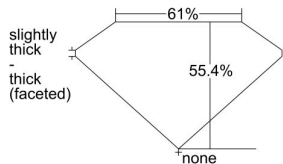

GIA®

FACSIMILE

GIA REPORT 5333097802

Verify this report at GIA.edu

GIA NATURAL DIAMOND DOSSIER®

June 19, 2019
GIA Report Number 5333097802
Shape and Cutting Style ..... Heart Brilliant
Measurements ..... 5.72 x 6.26 x 3.46 mm

GRADING RESULTS

Carat Weight ..... 0.71 carat
Color Grade ..... F
Clarity Grade VS1

ADDITIONAL GRADING INFORMATION

Polish ..... Excellent
Symmetry ..... Very Good
Fluorescence ..... None
Clarity Characteristics ..... Feather, Pinpoint
Inscription(s): GIA 5333097802

PROPORTIONS

Profile not to actual proportions

GRADING SCALES

GIA COLOR SCALE		GIA CLARITY SCALE			
COLORLESS	D	VERY VERY SLIGHTLY INCLUDED	FLAWLESS		
	E		INTERNALLY FLAWLESS		
	F	VERY SLIGHTLY INCLUDED	VS₁		
	G		VS₂		
	H		VS₁		
	NEAR COLORLESS	I	SLIGHTLY INCLUDED	VS₂	
		J		SI₁	
		FAINT	K	INCLUDED	SI₂
			L		I₁
			M		I₂
VERT LIGHT			N	INCLUDED	I₃
			O		
			P		
	Q				
LIGHT	R				
	S				
	T				
	U				
	V				
	Z