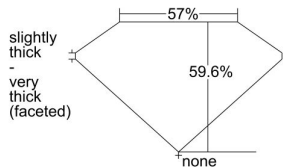

GIA®

FACSIMILE

GIA REPORT 5326463611

Verify this report at GIA.edu

GIA NATURAL DIAMOND DOSSIER®

April 09, 2019
GIA Report Number 5326463611
Shape and Cutting Style ..... Heart Brilliant
Measurements ..... 4.63 x 5.30 x 3.15 mm

GRADING RESULTS

Carat Weight ..... 0.45 carat
Color Grade ..... D
Clarity Grade VS1

ADDITIONAL GRADING INFORMATION

Polish ..... Excellent
Symmetry ..... Very Good
Fluorescence ..... None
Clarity Characteristics ..... Cloud, Pinpoint
Inscription(s): GIA 5326463611

PROPORTIONS

Profile not to actual proportions

GRADING SCALES

GIA COLOR SCALE		GIA CLARITY SCALE	
NEAR COLORLESS	D	VERY VERY SLIGHTLY INCLUDED	FLAWLESS
	E		INTERNALLY FLAWLESS
	F		VS₁
	G		VS₂
	H		VS₁
	I		VS₂
	J		SI₁
	K		SI₂
	L		I₁
	M		I₂
FAINT	N	SLIGHTLY INCLUDED	I₃
	O		
	P		
	Q		
VERY LIGHT	R	INCLUDED	
	S		
	T		
	U		
	V		
	W		
	X		
	Y		
Z