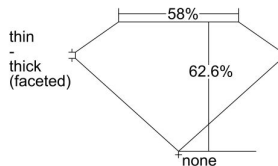

GIA®

FACSIMILE

GIA REPORT 5323658385

Verify this report at GIA.edu

GIA NATURAL DIAMOND DOSSIER®

May 02, 2019
GIA Report Number 5323658385
Shape and Cutting Style ..... Marquise Brilliant
Measurements ..... 7.78 x 4.24 x 2.66 mm

GRADING RESULTS

Carat Weight ..... 0.50 carat
Color Grade ..... D
Clarity Grade SI1

ADDITIONAL GRADING INFORMATION

Polish ..... Excellent
Symmetry ..... Very Good
Fluorescence ..... Faint
Clarity Characteristics ..... Feather
Inscription(s): GIA 5323658385

PROPORTIONS

Profile not to actual proportions

GRADING SCALES

GIA COLOR SCALE		GIA CLARITY SCALE			
COLORLESS	D	VERY VERY SLIGHTLY INCLUDED	FLAWLESS		
	E		INTERNALLY FLAWLESS		
	F	VERY SLIGHTLY INCLUDED	VVS₁		
	G		VVS₂		
	H		VS₁		
	NEAR COLORLESS	I	SLIGHTLY INCLUDED	VS₂	
		J		SI₁	
		FAINT	K	INCLUDED	SI₂
			L		I₁
			M		I₂
VERT LIGHT	N	LIGHT	I₃		
	O				
	P				
	Q				
	R