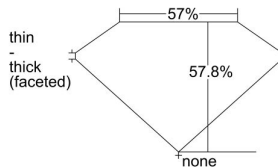

GIA®

FACSIMILE

GIA REPORT 5313634855

Verify this report at GIA.edu

GIA NATURAL DIAMOND DOSSIER®

January 15, 2019
GIA Report Number 5313634855
Shape and Cutting Style ..... Heart Brilliant
Measurements ..... 4.92 x 5.58 x 3.23 mm

GRADING RESULTS

Carat Weight ..... 0.50 carat
Color Grade ..... H
Clarity Grade VVS1

ADDITIONAL GRADING INFORMATION

Polish ..... Excellent
Symmetry ..... Very Good
Fluorescence ..... Faint
Clarity Characteristics ..... Pinpoint, Feather
Inscription(s): GIA 5313634855

PROPORTIONS

Profile not to actual proportions

GRADING SCALES

GIA COLOR SCALE		GIA CLARITY SCALE			
COLORLESS	D	VERY VERY SLIGHTLY INCLUDED	FLAWLESS		
	E		INTERNALLY FLAWLESS		
	F	VERY SLIGHTLY INCLUDED	VVS₁		
	G		VVS₂		
	H		VS₁		
	NEAR COLORLESS	I	SLIGHTLY INCLUDED	VS₂	
		J		SI₁	
		FAINT	K	INCLUDED	SI₂
			L		I₁
			M		I₂
VERTICAL LIGHT	N	INCLUDED	I₃		
	O				
	P				
	Q				
	R				
	S				
LIGHT	T				
	U				
	V				
	W				
	X				
Y					
Z