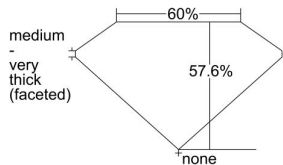

GIA®

FACSIMILE

GIA REPORT 5313619484

Verify this report at GIA.edu

GIA NATURAL DIAMOND DOSSIER®

January 17, 2019
GIA Report Number 5313619484
Shape and Cutting Style ..... Heart Brilliant
Measurements ..... 5.06 x 5.69 x 3.28 mm

GRADING RESULTS

Carat Weight ..... 0.55 carat
Color Grade ..... E
Clarity Grade S11

ADDITIONAL GRADING INFORMATION

Polish ..... Very Good
Symmetry ..... Very Good
Fluorescence ..... Faint
Clarity Characteristics ..... Crystal, Feather
Inscription(s): GIA 5313619484

PROPORTIONS

Profile not to actual proportions

GRADING SCALES

GIA COLOR SCALE		GIA CLARITY SCALE	
COLORLESS	D	VERY VERY SLIGHTLY INCLUDED	FLAWLESS
	E		INTERNALLY FLAWLESS
	F		VVS₁
	G		VVS₂
	H		VS₁
	I		VS₂
	J		S1₁
	K		S1₂
	L		I₁
	M		I₂
NEAR COLORLESS	N	SLIGHTLY INCLUDED	I₃
	O		
	P		
	Q		
FAINT	R	INCLUDED	
	S		
	T		
	U		
VERT LIGHT	V		
	W		
	X		
	Y		
LIGHT	Z