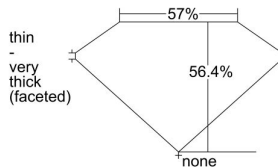

GIA®

FACSIMILE

GIA REPORT 5306525648

Verify this report at GIA.edu

GIA NATURAL DIAMOND DOSSIER®

September 14, 2018
GIA Report Number 5306525648
Shape and Cutting Style ..... Heart Brilliant
Measurements ..... 5.47 x 6.29 x 3.55 mm

GRADING RESULTS

Carat Weight ..... 0.72 carat
Color Grade ..... G
Clarity Grade VS1

ADDITIONAL GRADING INFORMATION

Polish ..... Excellent
Symmetry ..... Very Good
Fluorescence ..... Faint
Clarity Characteristics..Crystal, Twinning Wisp, Feather, Pinpoint
Inscription(s): GIA 5306525648

PROPORTIONS

Profile not to actual proportions

GRADING SCALES

GIA COLOR SCALE		GIA CLARITY SCALE			
COLORLESS	D	VERY VERY SLIGHTLY INCLUDED	FLAWLESS		
	E		INTERNALLY FLAWLESS		
	F	VERY SLIGHTLY INCLUDED	VVS₁		
	G		VVS₂		
	H		VS₁		
	NEAR COLORLESS	I	SLIGHTLY INCLUDED	VS₂	
		J		SI₁	
		FAINT	K	INCLUDED	SI₂
			L		I₁
			M		I₂
VERTICALLY LIGHT	N		INCLUDED	I₃	
	O				
	P				
	LIGHT		Q		
		R			
		S			
T					
	U				
	V				
	W				
	X				
	Y				
	Z