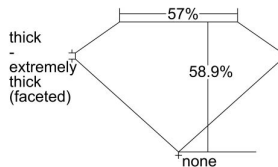

GIA®

FACSIMILE

GIA REPORT 5286853376

Verify this report at GIA.edu

GIA NATURAL DIAMOND DOSSIER®

May 03, 2018
GIA Report Number 5286853376
Shape and Cutting Style ..... Heart Brilliant
Measurements ..... 5.57 x 5.92 x 3.49 mm

GRADING RESULTS

Carat Weight ..... 0.70 carat
Color Grade ..... E
Clarity Grade VS2

ADDITIONAL GRADING INFORMATION

Polish ..... Very Good
Symmetry ..... Very Good
Fluorescence ..... None
Clarity Characteristics ..... Crystal
Inscription(s): GIA 5286853376

PROPORTIONS

Profile not to actual proportions

GRADING SCALES

GIA COLOR SCALE		GIA CLARITY SCALE	
COLORLESS	D	VERY VERY SLIGHTLY INCLUDED	FLAWLESS
	E		INTERNALLY FLAWLESS
	F		VVS₁
	G		VVS₂
	H		VS₁
	I		VS₂
	J		SI₁
	K		SI₂
	L		I₁
	M		I₂
NEAR COLORLESS	N	SLIGHTLY INCLUDED	I₃
	O		
	P		
	Q		
FAINT	R		
	S		
	T		
	U		
VERT LIGHT	V		
	W		
	X		
	Y		
LIGHT	Z