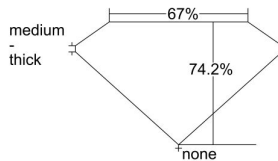

GIA®

FACSIMILE

GIA REPORT 5276309324

Verify this report at GIA.edu

GIA NATURAL DIAMOND DOSSIER®

October 26, 2017
GIA Report Number 5276309324
Shape and Cutting Style ..... Square Modified Brilliant
Measurements ..... 4.90 x 4.70 x 3.49 mm

GRADING RESULTS

Carat Weight ..... 0.70 carat
Color Grade ..... E
Clarity Grade SI1

ADDITIONAL GRADING INFORMATION

Polish ..... Excellent
Symmetry ..... Very Good
Fluorescence ..... None
Clarity Characteristics ..... Crystal, Cloud
Inspection(s): GIA 5276309324

PROPORTIONS

Profile not to actual proportions

GRADING SCALES

GIA COLOR SCALE		GIA CLARITY SCALE				
COLORLESS	D	VERY VERY SLIGHTLY INCLUDED	FLAWLESS			
	E		INTERNALLY FLAWLESS			
	F		VVS₁			
	G		VVS₂			
	NEAR COLORLESS		H	VERY SLIGHTLY INCLUDED	VS₁	
			I		VS₂	
	FAINT		J	SLIGHTLY INCLUDED	SI₁	
			K		SI₂	
			L		INCLUDED	I₁
			M			I₂
N		I₃				
VERT LIGHT		O				
		P				
		Q				
	R					
	S					
	T					
LIGHT	U					
	V					
	W					
	X					
	Y					
	Z