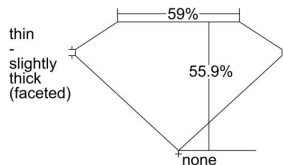

GIA®

FACSIMILE

GIA REPORT 5253389914

Verify this report at gia.edu

GIA DIAMOND DOSSIER®

April 06, 2017
GIA Report Number 5253389914
Shape and Cutting Style ..... Heart Brilliant
Measurements ..... 5.66 x 6.49 x 3.63 mm

GRADING RESULTS

Carat Weight ..... 0.75 carat
Color Grade ..... D
Clarity Grade VS2

ADDITIONAL GRADING INFORMATION

Polish ..... Excellent
Symmetry ..... Very Good
Fluorescence ..... Faint
Clarity Characteristics..... Crystal, Feather
Inscription(s): GIA 5253389914

PROPORTIONS

Profile not to actual proportions

GRADING SCALES

GIA COLOR SCALE		GIA CLARITY SCALE	
COLORLESS	D	VERY VERY SLIGHTLY INCLUDED	FLAWLESS
	E		INTERNALLY FLAWLESS
	F		VVS₁
	G		VVS₂
	H		VS₁
	I		VS₂
	J		SI₁
	K		SI₂
	L		I₁
	M		I₂
NEAR COLORLESS	N	SLIGHTLY INCLUDED	I₃
	O		
	P		
	Q		
FAINT	R		
	S		
	T		
	U		
VERY LIGHT	V		
	W		
	X		
	Y		
LIGHT	Z