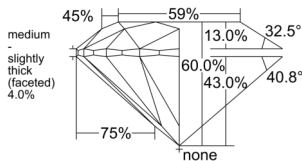

GIA®

FACSIMILE

GIA REPORT 5231652808

Verify this report at GIA.edu

GIA NATURAL DIAMOND DOSSIER®

July 31, 2025
GIA Report Number 5231652808
Shape and Cutting Style ..... Round Brilliant
Measurements ..... 5.74 - 5.78 x 3.46 mm

GRADING RESULTS

Carat Weight ..... 0.70 carat
Color Grade ..... F
Clarity Grade S11
Cut Grade ..... Excellent

ADDITIONAL GRADING INFORMATION

Polish ..... Excellent
Symmetry ..... Excellent
Fluorescence ..... Medium Blue
Clarity Characteristics ..... Crystal, Feather
Inscription(s): GIA 5231652808

PROPORTIONS

Profile to actual proportions

GRADING SCALES

GIA COLOR SCALE	GIA CLARITY SCALE	GIA CUT SCALE	
D	FLAWLESS	EXCELLENT	
E	INTERNALLY FLAWLESS		
F		VVS₁	VERY GOOD
G	VVS₂		
H	VS₁	GOOD	
I	VS₂		
J	S1₁	FAIR	
K	S1₂		
L	I₁	POOR	
M	I₂		
N	I₃		
O			
P			
Q			
R			
S			
T			
U			
V			
W			
X			
Y			
Z