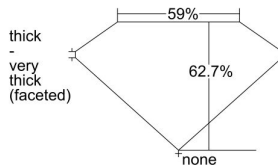

GIA®

FACSIMILE

GIA REPORT 5222938416

Verify this report at GIA.edu

GIA NATURAL DIAMOND DOSSIER®

May 11, 2023
GIA Report Number 5222938416
Shape and Cutting Style ..... Oval Brilliant
Measurements ..... 7.50 x 5.16 x 3.24 mm

GRADING RESULTS

Carat Weight ..... 0.81 carat
Color Grade ..... E
Clarity Grade VS1

ADDITIONAL GRADING INFORMATION

Polish ..... Excellent
Symmetry ..... Very Good
Fluorescence ..... Faint
Clarity Characteristics..... Crystal, Cloud, Needle, Pinpoint
Inscription(s): GIA 5222938416

PROPORTIONS

Profile not to actual proportions

GRADING SCALES

GIA COLOR SCALE		GIA CLARITY SCALE			
COLORLESS	D	VERY VERY SLIGHTLY INCLUDED	FLAWLESS		
	E		INTERNALLY FLAWLESS		
	F	VERY SLIGHTLY INCLUDED	VVS₁		
	G		VVS₂		
	H		VS₁		
	NEAR COLORLESS	I	SLIGHTLY INCLUDED	VS₂	
		J		SI₁	
		FAINT	K	INCLUDED	SI₂
			L		I₁
			M		I₂
VERTICALLY LIGHT	N	LIGHT	I₃		
	O				
	P				
	Q				
	R				
LIGHT	S				
	T				
	U				
	V				
	W				
	X				
	Y				
	Z