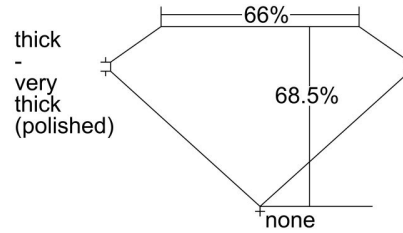

GIA NATURAL DIAMOND GRADING REPORT

May 15, 2023
GIA Report Number 5222936887
Shape and Cutting Style Emerald Cut
Measurements 12.54 x 8.94 x 6.12 mm

GRADING RESULTS

Carat Weight 6.52 carat
Color Grade M
Clarity Grade VS1

ADDITIONAL GRADING INFORMATION

Polish Very Good
Symmetry Excellent
Fluorescence None
Comments: Additional pinpoints are not shown. Surface graining is not shown.

PROPORTIONS

Profile not to actual proportions

CLARITY CHARACTERISTICS

KEY TO SYMBOLS*

- Crystal
- ∖ Needle
- Pinpoint
- ∧ Extra Facet

* Red symbols denote internal characteristics (inclusions). Green or black symbols denote external characteristics (blemishes). Diagram is an approximate representation of the diamond, and symbols shown indicate type, position, and approximate size of clarity characteristics. All clarity characteristics may not be shown. Details of finish are not shown.