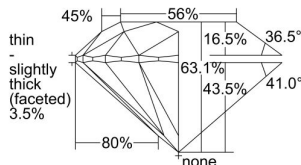

GIA®

FACSIMILE

GIA REPORT 5222391034

Verify this report at gia.edu

GIA NATURAL DIAMOND DOSSIER®

April 04, 2022
GIA Report Number 5222391034
Shape and Cutting Style ..... Round Brilliant
Measurements ..... 5.03 - 5.06 x 3.18 mm

GRADING RESULTS

Carat Weight ..... 0.50 carat
Color Grade ..... D
Clarity Grade VS1
Cut Grade ..... Excellent

ADDITIONAL GRADING INFORMATION

Polish ..... Excellent
Symmetry ..... Very Good
Fluorescence ..... None
Clarity Characteristics..... Crystal, Indented Natural
Inscription(s): GIA 5222391034

PROPORTIONS

Profile to actual proportions

GRADING SCALES

GIA COLOR SCALE	GIA CLARITY SCALE	GIA CUT SCALE
COLOREDNESS	FLAWLESS	EXCELLENT
D	INTERNALLY FLAWLESS	
E	VVS₁	VERY GOOD
F		
G	VS₁	GOOD
H		
I	SI₁	FAIR
J		
K	I₁	POOR
L		
M	I₂	
N		
O	I₃	
P		
Q		
R		
S		
T		
U		
V		
W		
X		
Y		
Z