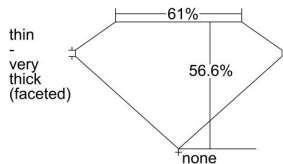

GIA®

FACSIMILE

GIA REPORT 5222376432

Verify this report at GIA.edu

GIA NATURAL DIAMOND DOSSIER®

March 28, 2022
GIA Report Number 5222376432
Shape and Cutting Style ..... Heart Brilliant
Measurements ..... 5.67 x 6.67 x 3.77 mm

GRADING RESULTS

Carat Weight ..... 0.82 carat
Color Grade ..... G
Clarity Grade VS2

ADDITIONAL GRADING INFORMATION

Polish ..... Very Good
Symmetry ..... Excellent
Fluorescence ..... Faint
Clarity Characteristics ..... Feather
Inscription(s): GIA 5222376432

PROPORTIONS

Profile not to actual proportions

GRADING SCALES

GIA COLOR SCALE		GIA CLARITY SCALE	
COLORLESS	D	VERY VERY SLIGHTLY SLIGHTLY INCLUDED	FLAWLESS
	E		INTERNALLY FLAWLESS
	F		VVS₁
	G		VVS₂
	H		VS₁
	I		VS₂
	J		SI₁
	K		SI₂
	L		I₁
	M		I₂
NEAR COLORLESS	N	SLIGHTLY INCLUDED	I₃
	O		
	P		
	Q		
FAINT	R		
	S		
	T		
	U		
VERT LIGHT	V		
	W		
	X		
	Y		
LIGHT	Z