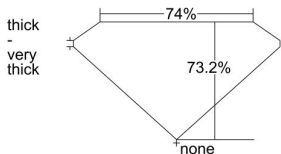

GIA®

FACSIMILE

GIA REPORT 5222326844

Verify this report at GIA.edu

GIA NATURAL DIAMOND DOSSIER®

March 03, 2022
GIA Report Number 5222326844
Shape and Cutting Style ..... Square Modified Brilliant
Measurements ..... 4.32 x 4.30 x 3.14 mm

GRADING RESULTS

Carat Weight ..... 0.50 carat
Color Grade ..... F
Clarity Grade VS2

ADDITIONAL GRADING INFORMATION

Polish ..... Excellent
Symmetry ..... Good
Fluorescence ..... None
Clarity Characteristics..... Cloud, Feather, Cavity, Crystal
Inscription(s): GIA 5222326844

PROPORTIONS

Profile not to actual proportions

GRADING SCALES

GIA COLOR SCALE		GIA CLARITY SCALE			
COLORLESS	D	VERY VERY SLIGHTLY INCLUDED	FLAWLESS		
	E		INTERNALLY FLAWLESS		
	F	VERY SLIGHTLY INCLUDED	VVS₁		
	G		VVS₂		
	H		VS₁		
	NEAR COLORLESS	I	SLIGHTLY INCLUDED	VS₂	
		J		SI₁	
		FAINT	K	INCLUDED	SI₂
			L		I₁
			M		I₂
VERT LIGHT	N	LIGHT	I₃		
	O				
	P				
	Q				
	R