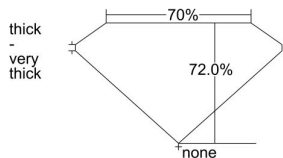

GIA®

FACSIMILE

GIA REPORT 5222285377

Verify this report at GIA.edu

GIA NATURAL DIAMOND DOSSIER®

February 14, 2022
GIA Report Number 5222285377
Shape and Cutting Style ..... Square Modified Brilliant
Measurements ..... 4.23 x 4.20 x 3.02 mm

GRADING RESULTS

Carat Weight ..... 0.51 carat
Color Grade I
Clarity Grade VS1

ADDITIONAL GRADING INFORMATION

Polish ..... Excellent
Symmetry ..... Very Good
Fluorescence ..... Faint
Clarity Characteristics..... Crystal, Pinpoint
Inscription(s): GIA 5222285377

PROPORTIONS

Profile not to actual proportions

GRADING SCALES

GIA COLOR SCALE		GIA CLARITY SCALE			
COLORLESS	D	VERY VERY SLIGHTLY INCLUDED	FLAWLESS		
	E		INTERNALLY FLAWLESS		
	F	VERY SLIGHTLY INCLUDED	VS₁		
	G		VS₂		
	H		VS₁		
	NEAR COLORLESS	I	SLIGHTLY INCLUDED	VS₂	
		J		SI₁	
		FAINT	K	INCLUDED	SI₂
			L		I₁
			M		I₂
N			I₃		
VERT LIGHT	O	INCLUDED			
	P				
	Q				
	R				
	S				
	T				
LIGHT	U				
	V				
	W				
	X				
Y					
Z