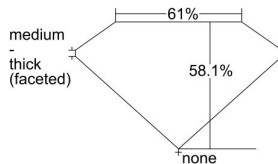

GIA®

FACSIMILE

GIA REPORT 5222277569

Verify this report at GIA.edu

GIA NATURAL DIAMOND DOSSIER®

February 07, 2022
GIA Report Number 5222277569
Shape and Cutting Style ..... Heart Brilliant
Measurements ..... 4.74 x 5.50 x 3.20 mm

GRADING RESULTS

Carat Weight ..... 0.50 carat
Color Grade ..... D
Clarity Grade VVS2

ADDITIONAL GRADING INFORMATION

Polish ..... Excellent
Symmetry ..... Very Good
Fluorescence ..... None
Clarity Characteristics..... Indented Natural, Cloud, Internal
Graining, Surface Graining

Inscription(s): GIA 5222277569

PROPORTIONS

Profile not to actual proportions

GRADING SCALES

GIA COLOR SCALE		GIA CLARITY SCALE			
COLORLESS	D	VERY VERY SLIGHTLY INCLUDED	FLAWLESS		
	E		INTERNALLY FLAWLESS		
	F	VERY SLIGHTLY INCLUDED	VVS₁		
	G		VVS₂		
	H		VS₁		
	NEAR COLORLESS	I	SLIGHTLY INCLUDED	VS₂	
		J		SI₁	
		FAINT	K	INCLUDED	SI₂
			L		I₁
			M		I₂
VERTICALLY LIGHT	N	LIGHT	I₃		
	O				
	P				
	Q				
	R