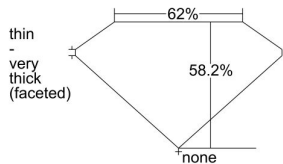

GIA®

FACSIMILE

GIA REPORT 522239199

Verify this report at GIA.edu

GIA NATURAL DIAMOND DOSSIER®

January 20, 2022
GIA Report Number 522239199
Shape and Cutting Style ..... Heart Brilliant
Measurements ..... 4.72 x 5.58 x 3.25 mm

GRADING RESULTS

Carat Weight ..... 0.50 carat
Color Grade ..... D
Clarity Grade VS1

ADDITIONAL GRADING INFORMATION

Polish ..... Excellent
Symmetry ..... Good
Fluorescence ..... Faint
Clarity Characteristics ..... Feather
Inscription(s): GIA 522239199

PROPORTIONS

Profile not to actual proportions

GRADING SCALES

GIA COLOR SCALE		GIA CLARITY SCALE			
COLORLESS	D	VERY VERY SLIGHTLY INCLUDED	FLAWLESS		
	E		INTERNALLY FLAWLESS		
	F	VERY SLIGHTLY INCLUDED	VVS₁		
	G		VVS₂		
	H		VS₁		
	NEAR COLORLESS	I	SLIGHTLY INCLUDED	VS₂	
		J		SI₁	
		FAINT	K	INCLUDED	SI₂
			L		I₁
			M		I₂
VERT LIGHT	N	LIGHT	I₃		
	O				
	P				
	Q				
	R				
	S