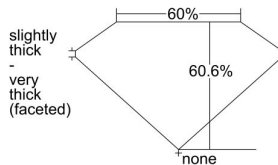

GIA®

FACSIMILE

GIA REPORT 5222217791

Verify this report at gia.edu

GIA NATURAL DIAMOND DOSSIER®

March 01, 2022
GIA Report Number 5222217791
Shape and Cutting Style ..... Oval Brilliant
Measurements ..... 7.78 x 5.18 x 3.14 mm

GRADING RESULTS

Carat Weight ..... 0.82 carat
Color Grade ..... D
Clarity Grade ..... Internally Flawless

ADDITIONAL GRADING INFORMATION

Polish ..... Very Good
Symmetry ..... Excellent
Fluorescence ..... None
Clarity Characteristics... **Surface Graining, Minor Details of Polish**
Inscription(s): GIA 5222217791

PROPORTIONS

Profile not to actual proportions

GRADING SCALES

GIA COLOR SCALE		GIA CLARITY SCALE	
COLORLESS	D	VERY VERY SLIGHTLY INCLUDED	FLAWLESS
	E		INTERNALLY FLAWLESS
	F		VVS₁
	G		VVS₂
	H		VS₁
	I		VS₂
	J		SI₁
	K		SI₂
	L		I₁
	M		I₂
NEAR COLORLESS	N	SLIGHTLY INCLUDED	I₃
	O		
	P		
	Q		
FAINT	R		
	S		
	T		
	U		
VERT LIGHT	V		
	W		
	X		
	Y		
LIGHT	Z