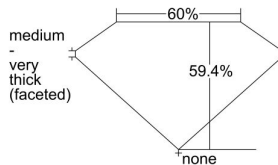

GIA®

FACSIMILE

GIA REPORT 5222125407

Verify this report at GIA.edu

GIA NATURAL DIAMOND DOSSIER®

November 08, 2021
GIA Report Number 5222125407
Shape and Cutting Style ..... Heart Brilliant
Measurements ..... 4.02 x 4.74 x 2.82 mm

GRADING RESULTS

Carat Weight ..... 0.32 carat
Color Grade ..... D
Clarity Grade VVS2

ADDITIONAL GRADING INFORMATION

Polish ..... Very Good
Symmetry ..... Good
Fluorescence ..... None
Clarity Characteristics..... Internal Graining, Pinpoint, Surface Graining

Inscription(s): GIA 5222125407

PROPORTIONS

Profile not to actual proportions

GRADING SCALES

GIA COLOR SCALE		GIA CLARITY SCALE			
COLORLESS	D	VERY VERY SLIGHTLY INCLUDED	FLAWLESS		
	E		INTERNALLY FLAWLESS		
	F	VERY SLIGHTLY INCLUDED	VVS₁		
	G		VVS₂		
	H		VS₁		
	NEAR COLORLESS	I	SLIGHTLY INCLUDED	VS₂	
		J		SI₁	
		FAINT	K	INCLUDED	SI₂
			L		I₁
			M		I₂
VERT LIGHT			N	INCLUDED	I₃
	O				
	P				
	Q				
LIGHT	R				
	S				
	T				
	U				
	V				
	Z