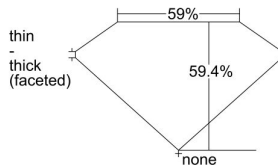

GIA®

FACSIMILE

GIA REPORT 522122078

Verify this report at GIA.edu

GIA NATURAL DIAMOND DOSSIER®

November 08, 2021
GIA Report Number 522122078
Shape and Cutting Style ..... Heart Brilliant
Measurements ..... 4.61 x 5.12 x 3.04 mm

GRADING RESULTS

Carat Weight ..... 0.40 carat
Color Grade ..... D
Clarity Grade VVS2

ADDITIONAL GRADING INFORMATION

Polish ..... Excellent
Symmetry ..... Good
Fluorescence ..... None
Clarity Characteristics..... Pinpoint, Internal Graining, Surface Graining

Inscription(s): GIA 522122078

PROPORTIONS

Profile not to actual proportions

GRADING SCALES

GIA COLOR SCALE		GIA CLARITY SCALE			
COLORLESS	D	VERY VERY SLIGHTLY INCLUDED	FLAWLESS		
	E		INTERNALLY FLAWLESS		
	F	VERY SLIGHTLY INCLUDED	VVS₁		
	G		VVS₂		
	H		VS₁		
	NEAR COLORLESS	I	SLIGHTLY INCLUDED	VS₂	
		J		SI₁	
		FAINT	K	INCLUDED	SI₂
			L		I₁
			M		I₂
VERTICALLY LIGHT	N	LIGHT	I₃		
	O				
	P				
	Q				
	R