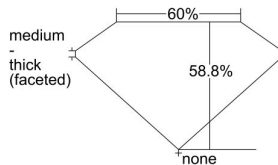

GIA®

FACSIMILE

GIA REPORT 5222070365

Verify this report at GIA.edu

GIA NATURAL DIAMOND DOSSIER®

October 11, 2021
GIA Report Number 5222070365
Shape and Cutting Style ..... Heart Brilliant
Measurements ..... 4.45 x 5.14 x 3.02 mm

GRADING RESULTS

Carat Weight ..... 0.42 carat
Color Grade ..... G
Clarity Grade VVS2

ADDITIONAL GRADING INFORMATION

Polish ..... Excellent
Symmetry ..... Very Good
Fluorescence ..... Faint
Clarity Characteristics. Cloud, Pinpoint, Indented Natural, Natural
Inscription(s): GIA 5222070365

PROPORTIONS

Profile not to actual proportions

GRADING SCALES

GIA COLOR SCALE		GIA CLARITY SCALE			
COLORLESS	D	VERY VERY SLIGHTLY INCLUDED	FLAWLESS		
	E		INTERNALLY FLAWLESS		
	F	VERY SLIGHTLY INCLUDED	VVS₁		
	G		VVS₂		
	H		VS₁		
	NEAR COLORLESS	I	SLIGHTLY INCLUDED	VS₂	
		J		SI₁	
		FAINT	K	INCLUDED	SI₂
			L		I₁
			M		I₂
VERTICALLY LIGHT	N		INCLUDED	I₃	
	O				
	P				
	LIGHT	Q			
		R			
S					
T					
U					
	V				
	W				
	X				
	Y				
	Z