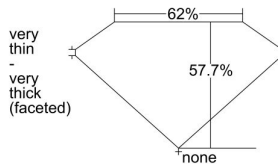

GIA®

FACSIMILE

GIA REPORT 5222038829

Verify this report at GIA.edu

GIA NATURAL DIAMOND DOSSIER®

October 05, 2021
GIA Report Number 5222038829
Shape and Cutting Style ..... Heart Modified Brilliant
Measurements ..... 4.61 x 4.88 x 2.81 mm

GRADING RESULTS

Carat Weight ..... 0.40 carat
Color Grade ..... F
Clarity Grade VVS1

ADDITIONAL GRADING INFORMATION

Polish ..... Excellent
Symmetry ..... Good
Fluorescence ..... None
Clarity Characteristics ..... Feather
Inscription(s): GIA 5222038829

PROPORTIONS

Profile not to actual proportions

GRADING SCALES

GIA COLOR SCALE		GIA CLARITY SCALE			
COLORLESS	D	VERY VERY SLIGHTLY INCLUDED	FLAWLESS		
	E		INTERNALLY FLAWLESS		
	F		VVS₁		
	G		VVS₂		
	NEAR COLORLESS	H	VERY SLIGHTLY INCLUDED	VS₁	
		I		VS₂	
		FAINT	J	SLIGHTLY INCLUDED	SI₁
			K		SI₂
	L		I₁		
	M		I₂		
N	I₃				
O					
VERT LIGHT	P	INCLUDED			
	Q				
	R				
	S				
	T				
	U				
	V				
	W				
LIGHT	X				
	Y				
	Z