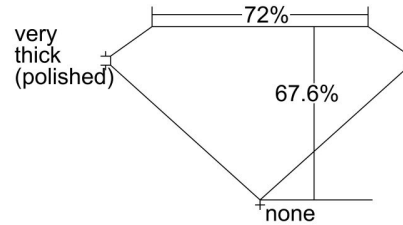

GIA NATURAL DIAMOND GRADING REPORT

March 10, 2023  
 GIA Report Number ..... 5221857494  
 Shape and Cutting Style ..... Emerald Cut  
 Measurements ..... 8.18 x 6.12 x 4.14 mm

GRADING RESULTS

Carat Weight ..... 2.01 carat  
 Color Grade ..... J  
 Clarity Grade ..... VS2

ADDITIONAL GRADING INFORMATION

Polish ..... Excellent  
 Symmetry ..... Very Good  
 Fluorescence ..... None  
 Inscription(s): GIA 5221857494  
**Comments:** Additional pinpoints are not shown.

PROPORTIONS

Profile not to actual proportions

CLARITY CHARACTERISTICS

KEY TO SYMBOLS\*

-  Feather
-  Cloud
-  Pinpoint

\* Red symbols denote internal characteristics (inclusions). Green or black symbols denote external characteristics (blemishes). Diagram is an approximate representation of the diamond, and symbols shown indicate type, position, and approximate size of clarity characteristics. All clarity characteristics may not be shown. Details of finish are not shown.