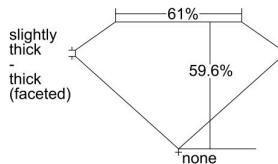

GIA®

FACSIMILE

GIA REPORT 5221682551

Verify this report at GIA.edu

GIA NATURAL DIAMOND DOSSIER®

October 20, 2022
GIA Report Number 5221682551
Shape and Cutting Style ..... Heart Brilliant
Measurements ..... 4.98 x 5.81 x 3.46 mm

GRADING RESULTS

Carat Weight ..... 0.60 carat
Color Grade ..... F
Clarity Grade VS2

ADDITIONAL GRADING INFORMATION

Polish ..... Excellent
Symmetry ..... Very Good
Fluorescence ..... None
Clarity Characteristics ..... Cavity, Crystal
Inscription(s): GIA 5221682551

PROPORTIONS

Profile not to actual proportions

GRADING SCALES

GIA COLOR SCALE		GIA CLARITY SCALE			
COLORLESS	D	VERY VERY SLIGHTLY INCLUDED	FLAWLESS		
	E		INTERNALLY FLAWLESS		
	F	VERY SLIGHTLY INCLUDED	VVS₁		
	G		VVS₂		
	H		VS₁		
	NEAR COLORLESS	I	SLIGHTLY INCLUDED	VS₂	
		J		SI₁	
		FAINT	K	INCLUDED	SI₂
			L		I₁
			M		I₂
VERT LIGHT	N	LIGHT	I₃		
	O				
	P				
	Q				
	R