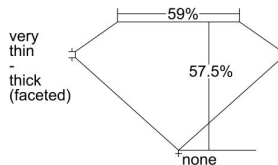

GIA®

FACSIMILE

GIA REPORT 5221547750

Verify this report at GIA.edu

GIA NATURAL DIAMOND DOSSIER®

July 22, 2022
GIA Report Number 5221547750
Shape and Cutting Style ..... Heart Brilliant
Measurements ..... 4.93 x 5.46 x 3.14 mm

GRADING RESULTS

Carat Weight ..... 0.50 carat
Color Grade I
Clarity Grade S11

ADDITIONAL GRADING INFORMATION

Polish ..... Excellent
Symmetry ..... Very Good
Fluorescence ..... None
Clarity Characteristics ..... Cloud, Feather
Inscription(s): GIA 5221547750

PROPORTIONS

Profile not to actual proportions

GRADING SCALES

GIA COLOR SCALE		GIA CLARITY SCALE			
COLORLESS	D	VERY VERY SLIGHTLY INCLUDED	FLAWLESS		
	E		INTERNALLY FLAWLESS		
	F		VVS₁		
	NEAR COLORLESS	G	VVS₂		
		H	VERY SLIGHTLY INCLUDED	VS₁	
		I		VS₂	
		FAINT	J	SLIGHTLY INCLUDED	S1₁
			K		S1₂
	L		INCLUDED		I₁
	M			I₂	
VERT LIGHT	N		INCLUDED	I₃	
	O				
	P				
	Q				
	R				
LIGHT	S				
	T				
	U				
	V				
	W				
	X				
	Y				
	Z