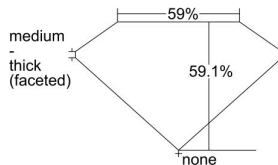

GIA®

FACSIMILE

GIA REPORT 5221502066

Verify this report at GIA.edu

GIA NATURAL DIAMOND DOSSIER®

July 14, 2022
GIA Report Number 5221502066
Shape and Cutting Style ..... Heart Brilliant
Measurements ..... 5.66 x 6.73 x 3.98 mm

GRADING RESULTS

Carat Weight ..... 0.90 carat
Color Grade ..... G
Clarity Grade VS2

ADDITIONAL GRADING INFORMATION

Polish ..... Excellent
Symmetry ..... Excellent
Fluorescence ..... None
Clarity Characteristics..... Cloud, Feather, Cavity
Inscription(s): GIA 5221502066

PROPORTIONS

Profile not to actual proportions

GRADING SCALES

GIA COLOR SCALE		GIA CLARITY SCALE			
COLORLESS	D	VERY VERY SLIGHTLY INCLUDED	FLAWLESS		
	E		INTERNALLY FLAWLESS		
	F	VERY SLIGHTLY INCLUDED	VVS₁		
	G		VVS₂		
	H		VS₁		
	NEAR COLORLESS	I	SLIGHTLY INCLUDED	VS₂	
		J		SI₁	
		FAINT	K	INCLUDED	SI₂
			L		I₁
			M		I₂
VERT LIGHT	N	LIGHT	I₃		
	O				
	P				
	Q				
	R