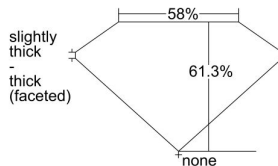

GIA®

FACSIMILE

GIA REPORT 5221479151

Verify this report at gia.edu

GIA NATURAL DIAMOND DOSSIER®

June 07, 2022
GIA Report Number 5221479151
Shape and Cutting Style ..... Oval Brilliant
Measurements ..... 7.56 x 5.03 x 3.08 mm

GRADING RESULTS

Carat Weight ..... 0.76 carat
Color Grade ..... D
Clarity Grade VS1

ADDITIONAL GRADING INFORMATION

Polish ..... Very Good
Symmetry ..... Very Good
Fluorescence ..... None
Clarity Characteristics ..... Crystal
Inscription(s): GIA 5221479151

PROPORTIONS

Profile not to actual proportions

GRADING SCALES

GIA COLOR SCALE		GIA CLARITY SCALE		
COLORLESS	D	VERY VERY SLIGHTLY INCLUDED	FLAWLESS	
	E		INTERNALLY FLAWLESS	
	F		VS₁	
	G		VS₂	
	NEAR COLORLESS	H	VERY SLIGHTLY INCLUDED	VS₁
		I		VS₂
		J	SLIGHTLY INCLUDED	S₁
		K		S₂
		L		I₁
		M		I₂
FAINT	N	INCLUDED	I₃	
	O			
	P			
	Q			
	R			
	S			
	T			
	U			
LIGHT	V			
	W			
	X			
	Y			
Z