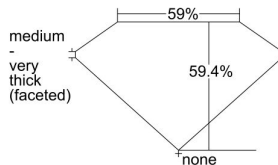

GIA®

FACSIMILE

GIA REPORT 5221476889

Verify this report at GIA.edu

GIA NATURAL DIAMOND DOSSIER®

June 06, 2022
GIA Report Number 5221476889
Shape and Cutting Style ..... Heart Brilliant
Measurements ..... 5.12 x 6.07 x 3.61 mm

GRADING RESULTS

Carat Weight ..... 0.65 carat
Color Grade ..... F
Clarity Grade VS1

ADDITIONAL GRADING INFORMATION

Polish ..... Excellent
Symmetry ..... Good
Fluorescence ..... Faint
Clarity Characteristics ..... Cavity, Pinpoint
Inspection(s): GIA 5221476889

PROPORTIONS

Profile not to actual proportions

GRADING SCALES

GIA COLOR SCALE		GIA CLARITY SCALE			
COLORLESS	D	VERY VERY SLIGHTLY INCLUDED	FLAWLESS		
	E		INTERNALLY FLAWLESS		
	F		VVS₁		
	G		VVS₂		
	NEAR COLORLESS	H	VERY SLIGHTLY INCLUDED	VS₁	
		I		VS₂	
		FAINT	J	SLIGHTLY INCLUDED	S₁
			K		S₂
	L		I₁		
	VERT LIGHT		M	INCLUDED	I₂
N			I₃		
O					
P					
LIGHT	Q				
	R				
	S				
	T				
	U				
	Z