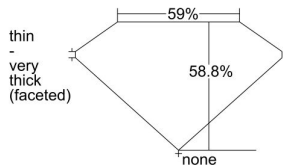

GIA®

FACSIMILE

GIA REPORT 5221211946

Verify this report at GIA.edu

GIA NATURAL DIAMOND DOSSIER®

January 03, 2022
GIA Report Number 5221211946
Shape and Cutting Style ..... Heart Brilliant
Measurements ..... 5.52 x 6.45 x 3.79 mm

GRADING RESULTS

Carat Weight ..... 0.80 carat
Color Grade ..... G
Clarity Grade VS2

ADDITIONAL GRADING INFORMATION

Polish ..... Excellent
Symmetry ..... Very Good
Fluorescence ..... None
Clarity Characteristics ..... Crystal, Cloud
Inscription(s): GIA 5221211946

PROPORTIONS

Profile not to actual proportions

GRADING SCALES

GIA COLOR SCALE		GIA CLARITY SCALE			
COLORLESS	D	VERY VERY SLIGHTLY INCLUDED	FLAWLESS		
	E		INTERNALLY FLAWLESS		
	F		VVS₁		
	G		VVS₂		
	NEAR COLORLESS	H	VERY SLIGHTLY INCLUDED	VS₁	
		I		VS₂	
		FAINT	J	SLIGHTLY INCLUDED	SI₁
			K		SI₂
	L		I₁		
	VERT LIGHT		M	INCLUDED	I₂
N			I₃		
O					
P					
Q					
R					
LIGHT	S				
	T				
	U				
	V				
	W				
	X				
Y					
Z