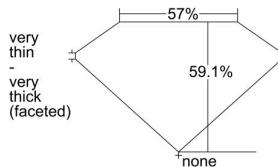

GIA®

FACSIMILE

GIA REPORT 5221137984

Verify this report at GIA.edu

GIA NATURAL DIAMOND DOSSIER®

November 11, 2021
GIA Report Number 5221137984
Shape and Cutting Style ..... Heart Brilliant
Measurements ..... 4.02 x 4.64 x 2.75 mm

GRADING RESULTS

Carat Weight ..... 0.30 carat
Color Grade ..... D
Clarity Grade VVS2

ADDITIONAL GRADING INFORMATION

Polish ..... Excellent
Symmetry ..... Good
Fluorescence ..... None
Clarity Characteristics ..... Indented Natural
Inscription(s): GIA 5221137984

PROPORTIONS

Profile not to actual proportions

GRADING SCALES

GIA COLOR SCALE		GIA CLARITY SCALE			
COLORLESS	D	VERY VERY SLIGHTLY INCLUDED	FLAWLESS		
	E		INTERNALLY FLAWLESS		
	F	VERY SLIGHTLY INCLUDED	VVS₁		
	G		VVS₂		
	H		VS₁		
	NEAR COLORLESS	I	SLIGHTLY INCLUDED	VS₂	
		J		SI₁	
		FAINT	K	INCLUDED	SI₂
			L		I₁
			M		I₂
VERT LIGHT	N	LIGHT	I₃		
	O				
	P				
	Q				
	R