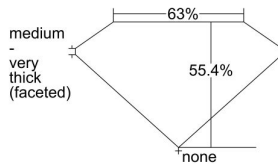

GIA®

FACSIMILE

GIA REPORT 5221122127

Verify this report at GIA.edu

GIA NATURAL DIAMOND DOSSIER®

November 08, 2021
GIA Report Number 5221122127
Shape and Cutting Style ..... Heart Brilliant
Measurements ..... 4.68 x 5.00 x 2.77 mm

GRADING RESULTS

Carat Weight ..... 0.40 carat
Color Grade ..... D
Clarity Grade VS1

ADDITIONAL GRADING INFORMATION

Polish ..... Excellent
Symmetry ..... Good
Fluorescence ..... None
Clarity Characteristics ..... Cloud, Indented Natural
Inscription(s): GIA 5221122127

PROPORTIONS

Profile not to actual proportions

GRADING SCALES

GIA COLOR SCALE		GIA CLARITY SCALE			
COLORLESS	D	VERY VERY SLIGHTLY INCLUDED	FLAWLESS		
	E		INTERNALLY FLAWLESS		
	F	VERY SLIGHTLY INCLUDED	VVS₁		
	G		VVS₂		
	H		VS₁		
	NEAR COLORLESS	I	SLIGHTLY INCLUDED	VS₂	
		J		SI₁	
		FAINT	K	INCLUDED	SI₂
			L		I₁
			M		I₂
VERT LIGHT	N	LIGHT	I₃		
	O				
	P				
	Q				
	R