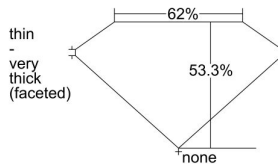

GIA®

FACSIMILE

GIA REPORT 5221120604

Verify this report at GIA.edu

GIA NATURAL DIAMOND DOSSIER®

November 08, 2021
GIA Report Number 5221120604
Shape and Cutting Style ..... Heart Brilliant
Measurements ..... 4.73 x 5.08 x 2.71 mm

GRADING RESULTS

Carat Weight ..... 0.40 carat
Color Grade ..... G
Clarity Grade VS1

ADDITIONAL GRADING INFORMATION

Polish ..... Very Good
Symmetry ..... Good
Fluorescence ..... None
Clarity Characteristics ..... Feather
Inscription(s): GIA 5221120604

PROPORTIONS

Profile not to actual proportions

GRADING SCALES

GIA COLOR SCALE		GIA CLARITY SCALE			
COLORLESS	D	VERY VERY SLIGHTLY INCLUDED	FLAWLESS		
	E		INTERNALLY FLAWLESS		
	F	VERY SLIGHTLY INCLUDED	VVS₁		
	G		VVS₂		
	H		VS₁		
	NEAR COLORLESS	I	SLIGHTLY INCLUDED	VS₂	
		J		SI₁	
		FAINT	K	INCLUDED	SI₂
			L		I₁
			M		I₂
VERT LIGHT	N	LIGHT	I₃		
	O				
	P				
	Q				
	R				
	S				
	T