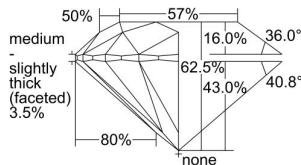

GIA®

FACSIMILE

GIA REPORT 5221072647

Verify this report at GIA.edu

GIA NATURAL DIAMOND DOSSIER®

October 11, 2021
GIA Report Number 5221072647
Shape and Cutting Style ..... Round Brilliant
Measurements ..... 5.64 - 5.67 x 3.54 mm

GRADING RESULTS

Carat Weight ..... 0.70 carat
Color Grade ..... H
Clarity Grade VS2
Cut Grade ..... Excellent

ADDITIONAL GRADING INFORMATION

Polish ..... Excellent
Symmetry ..... Excellent
Fluorescence ..... Faint
Clarity Characteristics ..... Crystal, Cloud
Inscription(s): GIA 5221072647

PROPORTIONS

Profile to actual proportions

GRADING SCALES

GIA COLOR SCALE	GIA CLARITY SCALE	GIA CUT SCALE	
D	FLAWLESS	EXCELLENT	
E	INTERNALLY FLAWLESS		
F		VVS₁	VERY GOOD
G	VVS₂		
H	VS₁	GOOD	
I	VS₂		
J	SI₁	FAIR	
K	SI₂		
L	I₁	POOR	
M			I₂
N	I₃		
O			
P			
Q			
R			
S			
T			
U			
V			
W			
X			
Y			
Z