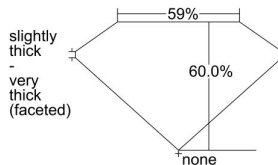

GIA®

FACSIMILE

GIA REPORT 5221063615

Verify this report at GIA.edu

GIA NATURAL DIAMOND DOSSIER®

October 05, 2021
GIA Report Number 5221063615
Shape and Cutting Style ..... Heart Brilliant
Measurements ..... 5.30 x 6.09 x 3.65 mm

GRADING RESULTS

Carat Weight ..... 0.70 carat
Color Grade ..... F
Clarity Grade VS1

ADDITIONAL GRADING INFORMATION

Polish ..... Excellent
Symmetry ..... Good
Fluorescence ..... None
Clarity Characteristics ..... Cloud, Cavity, Feather
Inscription(s): GIA 5221063615

PROPORTIONS

Profile not to actual proportions

GRADING SCALES

GIA COLOR SCALE		GIA CLARITY SCALE			
COLORLESS	D	VERY VERY SLIGHTLY INCLUDED	FLAWLESS		
	E		INTERNALLY FLAWLESS		
	F	VERY SLIGHTLY INCLUDED	VS₁		
	G		VS₂		
	H		VS₁		
	NEAR COLORLESS	I	SLIGHTLY INCLUDED	VS₂	
		J		SI₁	
		FAINT	K	INCLUDED	SI₂
			L		I₁
			M		I₂
N			I₃		
VERT LIGHT	O	LIGHT			
	P				
	Q				
	R				
	S				
	T				
LIGHT	U				
	V				
	W				
	X				
	Y				
	Z