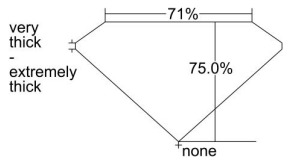

GIA®

FACSIMILE

GIA REPORT 5221055716

Verify this report at GIA.edu

GIA NATURAL DIAMOND DOSSIER®

October 05, 2021
GIA Report Number 5221055716
Shape and Cutting Style ..... Square Modified Brilliant
Measurements ..... 4.79 x 4.69 x 3.52 mm

GRADING RESULTS

Carat Weight ..... 0.72 carat
Color Grade ..... D
Clarity Grade VS1

ADDITIONAL GRADING INFORMATION

Polish ..... Excellent
Symmetry ..... Very Good
Fluorescence ..... Faint
Clarity Characteristics..... Crystal, Cavity
Inscription(s): GIA 5221055716

PROPORTIONS

very thick
- extremely thick

Profile not to actual proportions

GRADING SCALES

GIA COLOR SCALE		GIA CLARITY SCALE			
COLORLESS	D	VERY VERY SLIGHTLY INCLUDED	FLAWLESS		
	E		INTERNALLY FLAWLESS		
	F	VERY SLIGHTLY INCLUDED	VS₁		
	G		VS₂		
	H		VS₁		
	NEAR COLORLESS	I	SLIGHTLY INCLUDED	VS₂	
		J		SI₁	
		FAINT	K	INCLUDED	SI₂
			L		I₁
			M		I₂
VERT LIGHT	N	INCLUDED	I₃		
	O				
	P				
	Q				
	R				
	S				
LIGHT	T				
	U				
	V				
	W				
	X				
Y					
Z