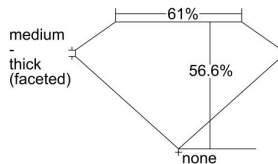

GIA®

FACSIMILE

GIA REPORT 5221054181

Verify this report at GIA.edu

GIA NATURAL DIAMOND DOSSIER®

October 05, 2021
GIA Report Number 5221054181
Shape and Cutting Style ..... Heart Brilliant
Measurements ..... 4.33 x 4.70 x 2.66 mm

GRADING RESULTS

Carat Weight ..... 0.32 carat
Color Grade ..... G
Clarity Grade VVS1

ADDITIONAL GRADING INFORMATION

Polish ..... Excellent
Symmetry ..... Very Good
Fluorescence ..... Faint
Clarity Characteristics ..... Chip
Inscription(s): GIA 5221054181

PROPORTIONS

Profile not to actual proportions

GRADING SCALES

GIA COLOR SCALE		GIA CLARITY SCALE			
COLORLESS	D	VERY VERY SLIGHTLY INCLUDED	FLAWLESS		
	E		INTERNALLY FLAWLESS		
	F	VERY SLIGHTLY INCLUDED	VVS₁		
	G		VVS₂		
	H		VS₁		
	NEAR COLORLESS	I	SLIGHTLY INCLUDED	VS₂	
		J		SI₁	
		FAINT	K	INCLUDED	SI₂
			L		I₁
			M		I₂
VERT LIGHT	N	LIGHT	I₃		
	O				
	P				
	Q				
	R